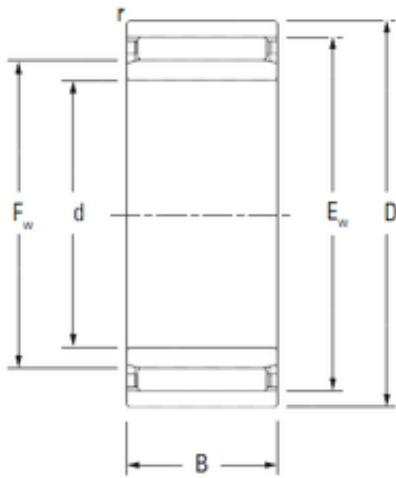

## 25 mm x 42 mm x 32 mm KOYO NAO25X42X32 needle roller bearings

Bearing No. NAO25X42X32

Bore Diameter	25 mm
Outer Diameter	42 mm
d	25 mm
Fw	30 mm
D	42 mm
Ew	37 mm
B	32 mm
C	32 mm
r5 min.	0,3 mm
S	1,5 mm
Weight	0,185 Kg
Basic dynamic load rating (C)	38,2 kN
Basic static load rating (C0)	62,1 kN
(Grease) Lubrication Speed	9600 r/min

NAO25X42X32 Bearing 2D drawings and 3D CAD models