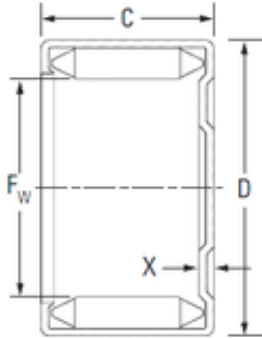

NEI Manufacturing Bearing LTD.

KOYO M-10101 needle roller bearings

Bearing No. M-10101

Size	15.875x20.638x15.88 mm
Bore Diameter	15.875 mm
Outer Diameter	20.638 mm
Width	15.88 mm
F _w	15.875 mm
D	20.638 mm
C	15.88 mm
x	2.03 mm
Weight	0.015 Kg
Basic dynamic load rating (C)	13.80 kN

M-10101 Bearing 2D drawings and 3D CAD models