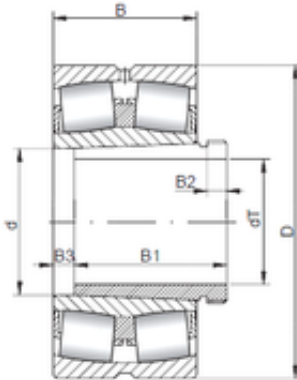

# NEI Manufacturing Bearing LTD.

460 mm x 620 mm x 118 mm ISO 23992  
KCW33+AH3992 spherical roller bearings

Bearing No. 23992 KCW33+AH3992

Size	460x620x118 mm
Bore Diameter	460 mm
Outer Diameter	620 mm
Width	118 mm
d	460 mm
d1	430 mm
D	620 mm
B	118 mm
C	118 mm
B1	8 mm
B2	25 mm

23992 KCW33+AH3992 Bearing 2D drawings and 3D CAD models